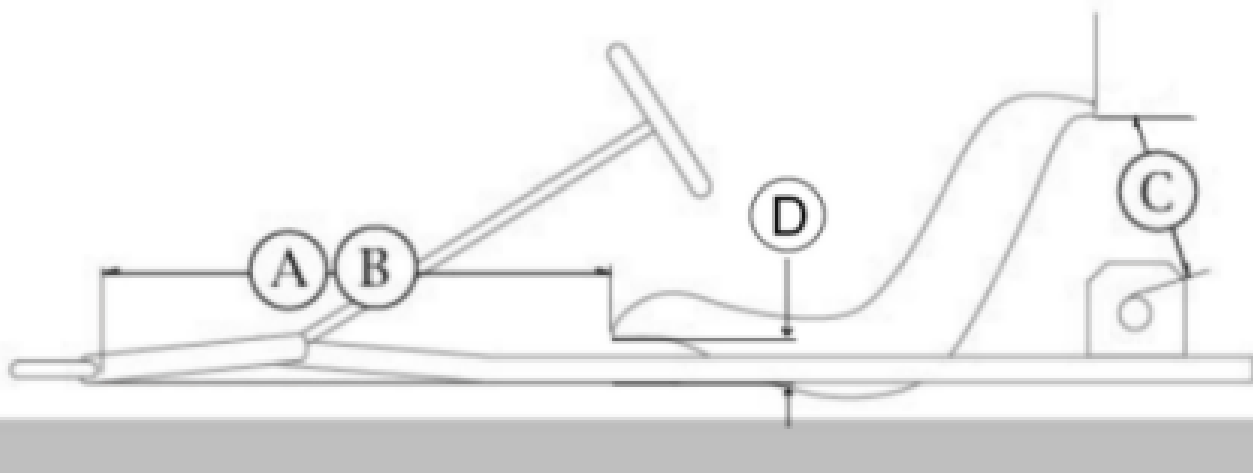

## Supersonic SKM Seat

Ⓐ — 24 7/8"

Ⓑ — 25"

Ⓒ\* — 7 1/2"

Ⓓ\*\* — 3 1/2"

*These measurements are a baseline for #2 seat and a driver of average height. Measurements may vary with different seat sizes or different driver heights. All attempts should be made to maintain the seat angle.*

*\* Measurement taken with 50mm Axle and longest wheelbase position*

*\*\*Measured at the front center edge of the seat*

For more information contact: [tech@italkart.com](mailto:tech@italkart.com)