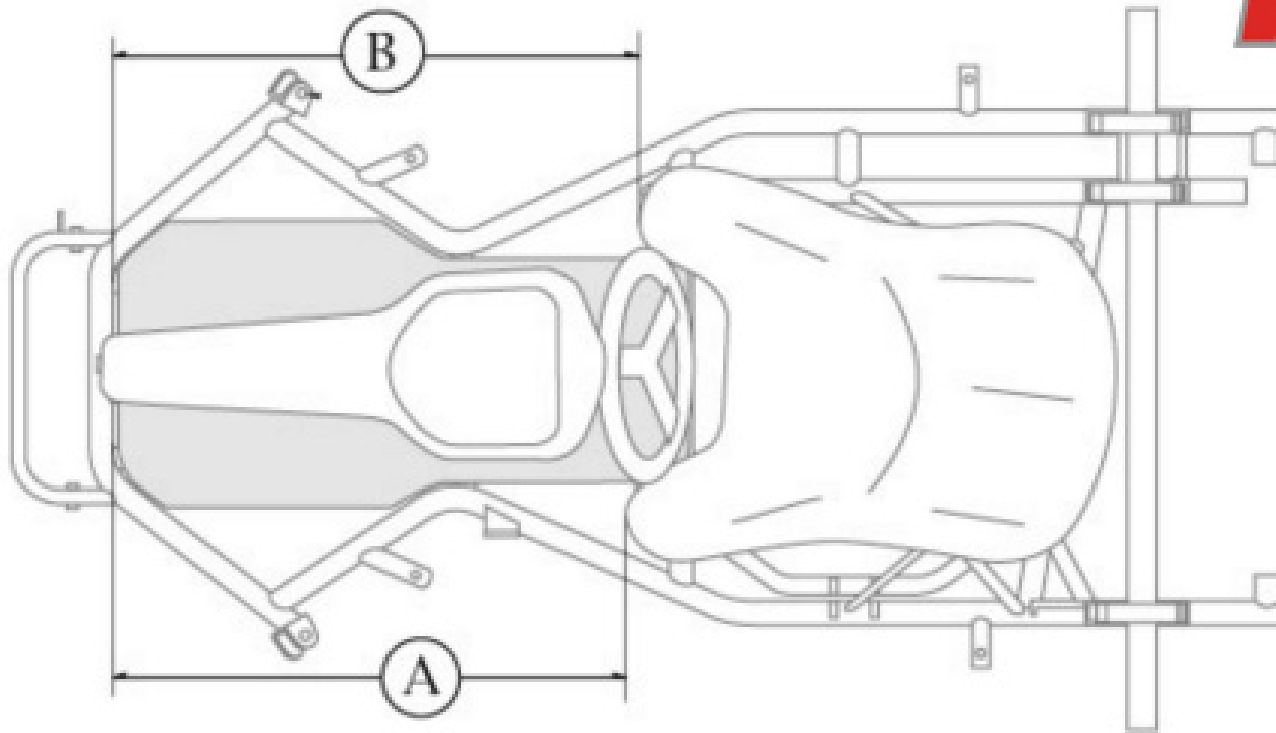

## Supersonic SKM Seat

Ⓐ — 24 7/8"

Ⓑ — 25"

Ⓒ\* — 7 1/2"

Ⓓ\*\* — 3 1/2"

*These measurements are a baseline for #2 seat and a driver of average height. Measurements may vary with different seat sizes or different driver heights. All attempts should be made to maintain the seat angle.*

*\* Measurement taken with 50mm Axle and longest wheelbase position*

*\*\*Measured at the front center edge of the seat*

For more information contact: [tech@italkart.com](mailto:tech@italkart.com)

## Supersonic

Tillet/Kalit

Ⓐ — 24 7/8"

Ⓑ — 25"

Ⓒ\* — 7 1/4 - 7 1/2"

Ⓓ\*\* — 3 - 3 1/4"

*These measurements are a baseline for ML seat and a driver of average height. Measurements may vary with different seat sizes or different driver heights. All attempts should be made to maintain the seat angle.*