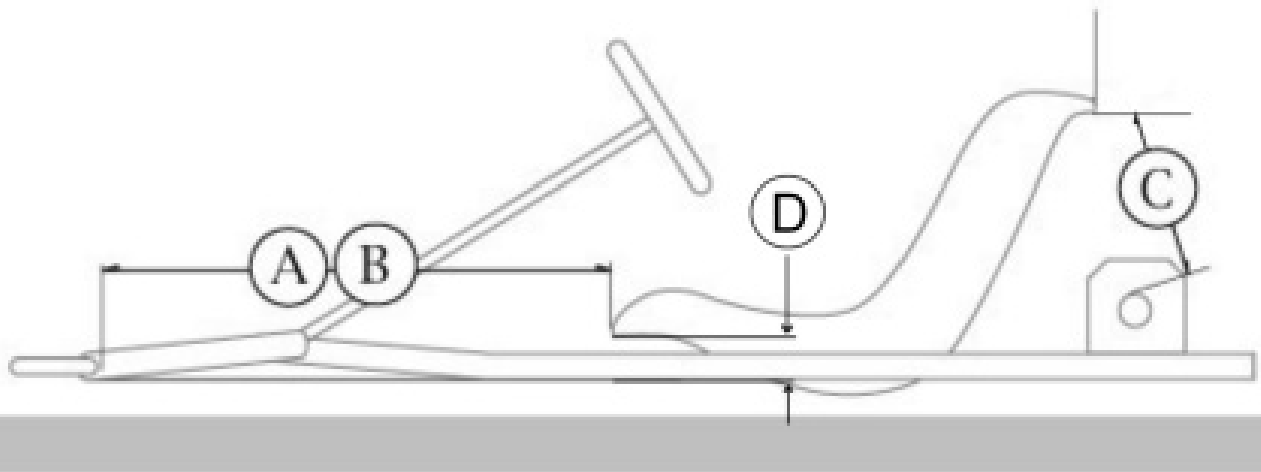

## Supersonic

Tillet/Kalit

Ⓐ — 24 7/8"

Ⓑ — 25"

Ⓒ\* — 7 1/4 - 7 1/2"

Ⓓ\*\* — 3 - 3 1/4"

*These measurements are a baseline for ML seat and a driver of average height. Measurements may vary with different seat sizes or different driver heights. All attempts should be made to maintain the seat angle.*

*\* Measurement taken with 50mm Axle and longest wheelbase position*

*\*\*Measured at the front center edge of the seat*

For more information contact: [tech@italkart.com](mailto:tech@italkart.com)