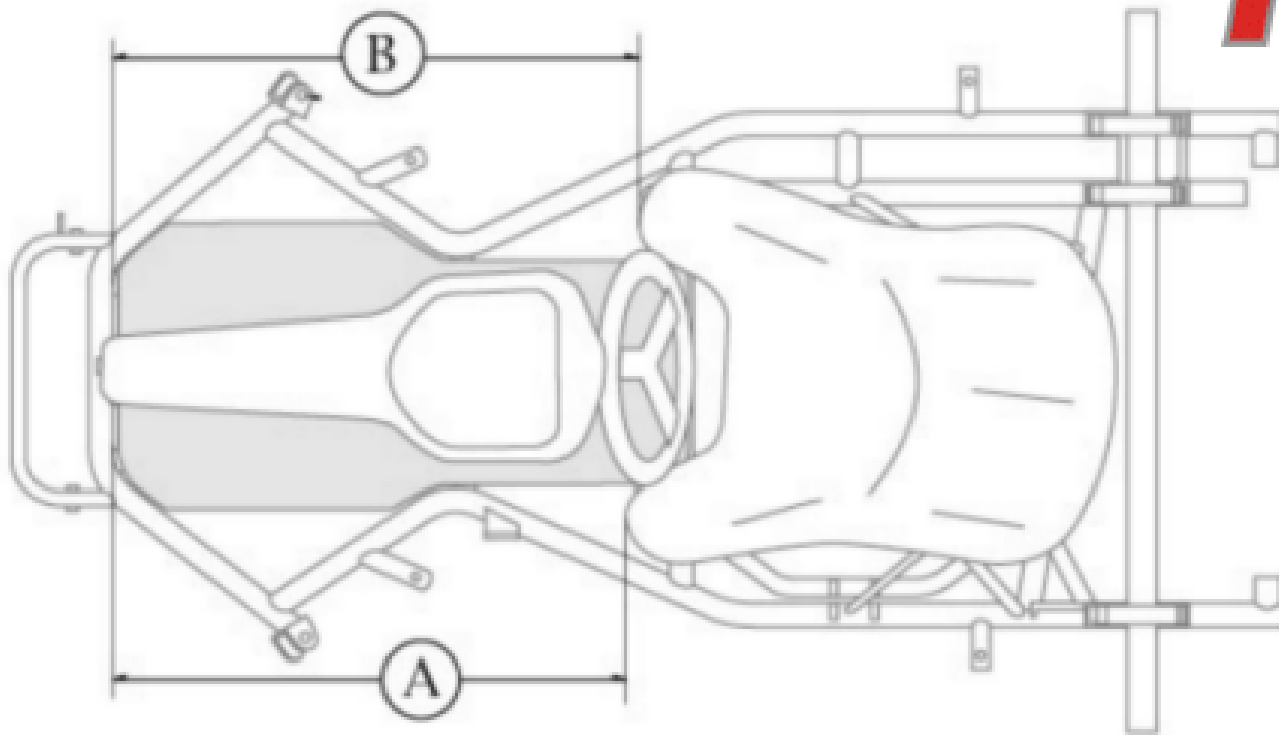

## Supersonic SKM Seat

Ⓐ — 24 7/8"

Ⓑ — 25"

Ⓒ\* — 7 1/2"

Ⓓ\*\* — 3 1/2"

*These measurements are a baseline for #2 seat and a driver of average height. Measurements may vary with different seat sizes or different driver heights. All attempts should be made to maintain the seat angle.*

*\* Measurement taken with 50mm Axle and longest wheelbase position*

*\*\*Measured at the front center edge of the seat*

For more information contact: [tech@italkart.com](mailto:tech@italkart.com)

## Supersonic

Tillet/Kalit

Ⓐ — 24 7/8"

Ⓑ — 25"

Ⓒ\* — 7 1/4 - 7 1/2"

Ⓓ\*\* — 3 - 3 1/4"

*These measurements are a baseline for ML seat and a driver of average height. Measurements may vary with different seat sizes or different driver heights. All attempts should be made to maintain the seat angle.*